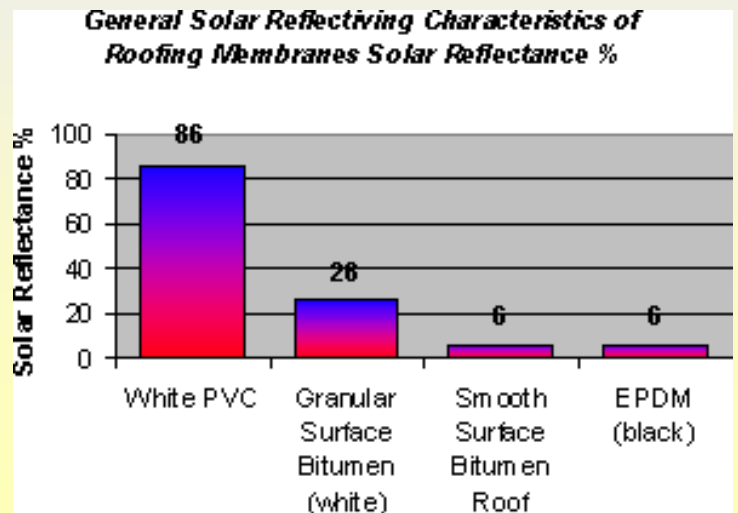

Provider's PVC roofing system is mechanically-attached, which means large amounts of insulation can be installed during the installation of the roof. The result: reduced heat loss.